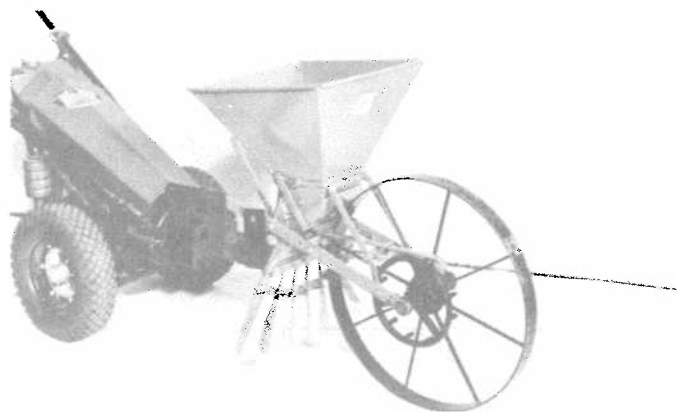

GRAVELY

SEEDING UNITS FERTILIZER DISTRIBUTOR

NEW Single Row-Seeder

Now you can seed any garden crop quickly and easily—interchangeable plates allow you to plant large and small seeds as desired—you row, plant and cover in one operation, with power!

Inexpensive and convenient, the single-row seeder and hitch will make your gardening faster and easier.

FERTILIZER DISTRIBUTOR

Scattering fertilizer by hand is a wearisome and time consuming job. The GRAVELY fertilizer distributor spreads evenly through six adjustable spouts, over a width of 4 to 30 inches, from 200 to 2,000 pounds per acre regulated by a simple adjustment. Hopper capacity is 50 pounds.

TWO ROW SEEDER

Two to four seeder units may be used with the two-row seeder. The seeders may be adjusted to the row width you desire. Each seeder handles from the smallest vegetable seeds to bush lima beans.