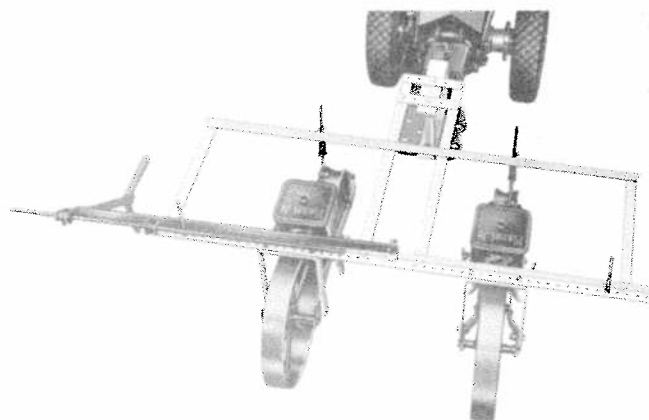

GRAVELY

SEEDING UNITS FERTILIZER DISTRIBUTOR

NEW Single Row-Seeder

Now you can seed any garden crop quickly and easily—interchangeable plates allow you to plant large and small seeds as desired—you row, plant and cover in one operation, with power!

Inexpensive and convenient, the single-row seeder and hitch will make your gardening faster and easier.

FERTILIZER DISTRIBUTOR

Scattering fertilizer by hand is a wearisome and time consuming job. The GRAVELY fertilizer distributor spreads evenly through six adjustable spouts, over a width of 4 to 30 inches, from 200 to 2,000 pounds per acre regulated by a simple adjustment. Hopper capacity is 50 pounds.

TWO ROW SEEDER

Two to four seeder units may be used with the two-row seeder. The seeders may be adjusted to the row width you desire. Each seeder handles from the smallest vegetable seeds to bush lima beans.