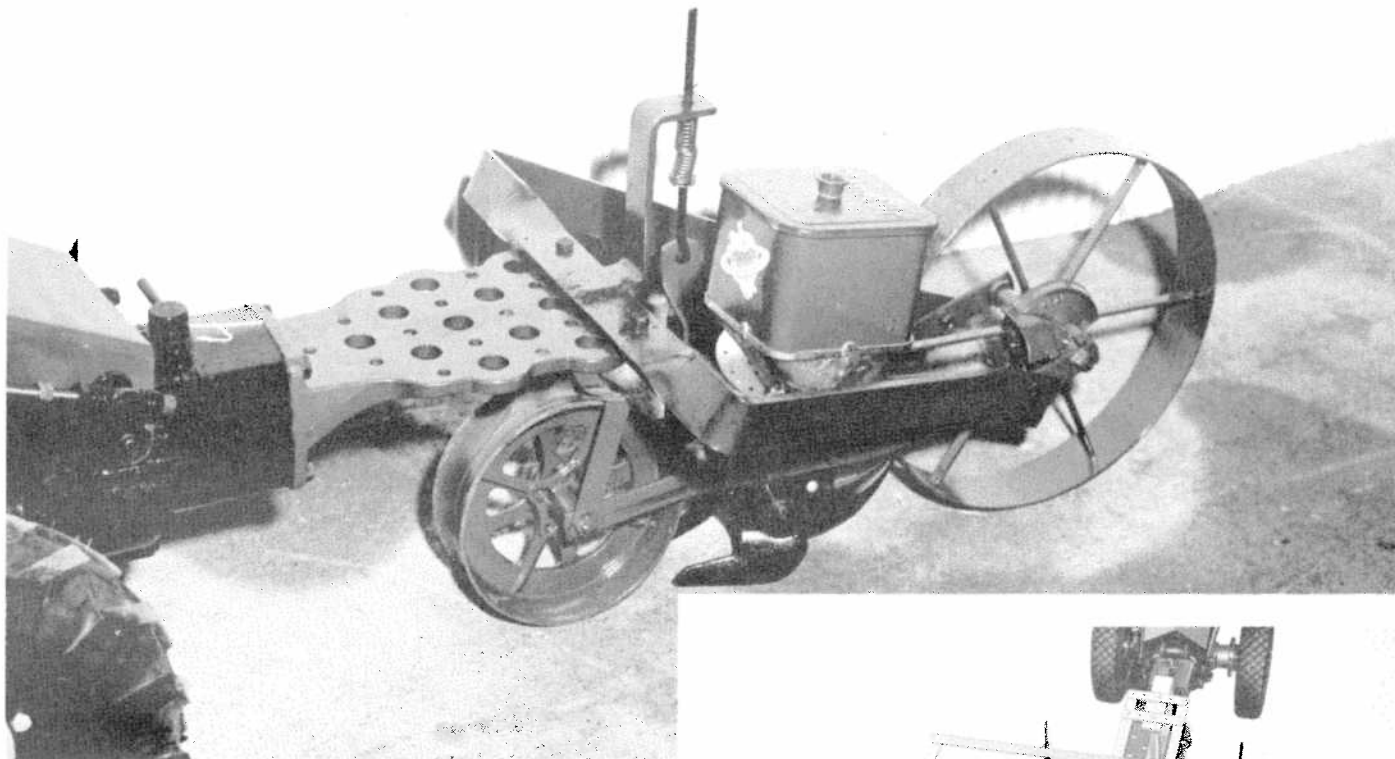

GRAVELY

SEEDING UNITS FERTILIZER DISTRIBUTOR

NEW Single Row-Seeder

Now you can seed any garden crop quickly and easily—interchangeable plates allow you to plant large and small seeds as desired—you row, plant and cover in one operation, with power!

Inexpensive and convenient, the single-row seeder and hitch will make your gardening faster and easier.

FERTILIZER DISTRIBUTOR

Scattering fertilizer by hand is a wearisome and time consuming job. The GRAVELY fertilizer distributor spreads evenly through six adjustable spouts, over a width of 4 to 30 inches, from 200 to 2,000 pounds per acre regulated by a simple adjustment. Hopper capacity is 50 pounds.

TWO ROW SEEDER

Two to four seeder units may be used with the two-row seeder. The seeders may be adjusted to the row width you desire. Each seeder handles from the smallest vegetable seeds to bush lima beans.